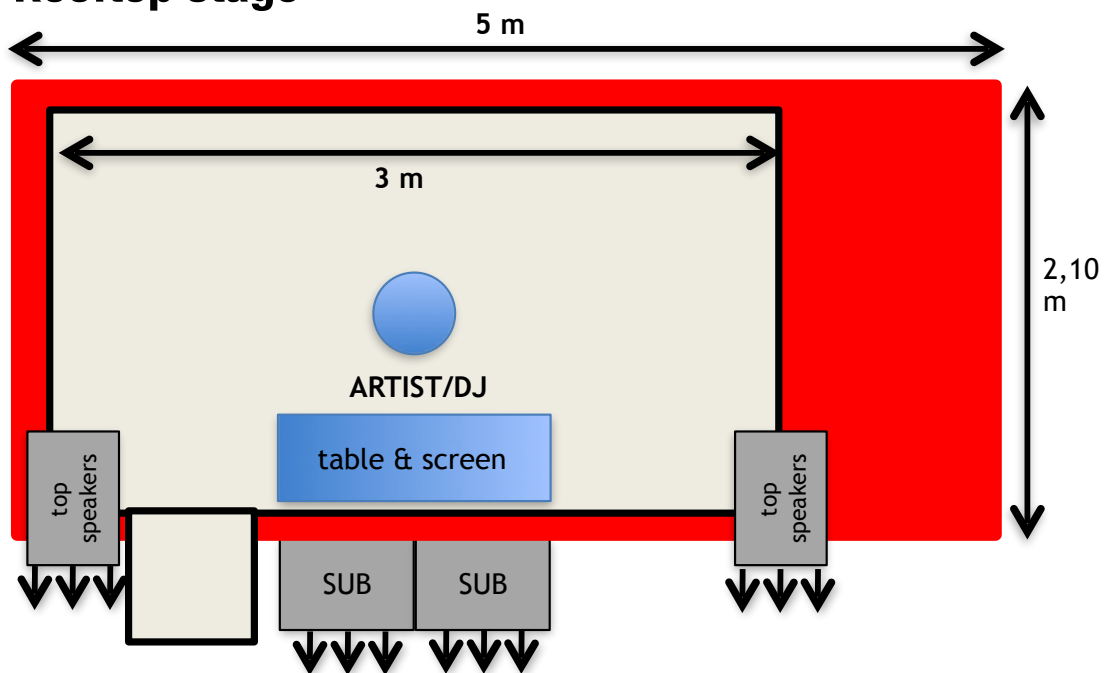

FUNK -E-VENTS

STAGE PLAN & TECHRIDER

1. PERMANENT STAGE - TOP VIEW

a. Rooftop stage

**VEHICLE IS FULLY EQUIPPED WITH:
SOUND, LIGHTS, SCREEN**

POWER:

1x 14 A or 3x Schuko 3000W