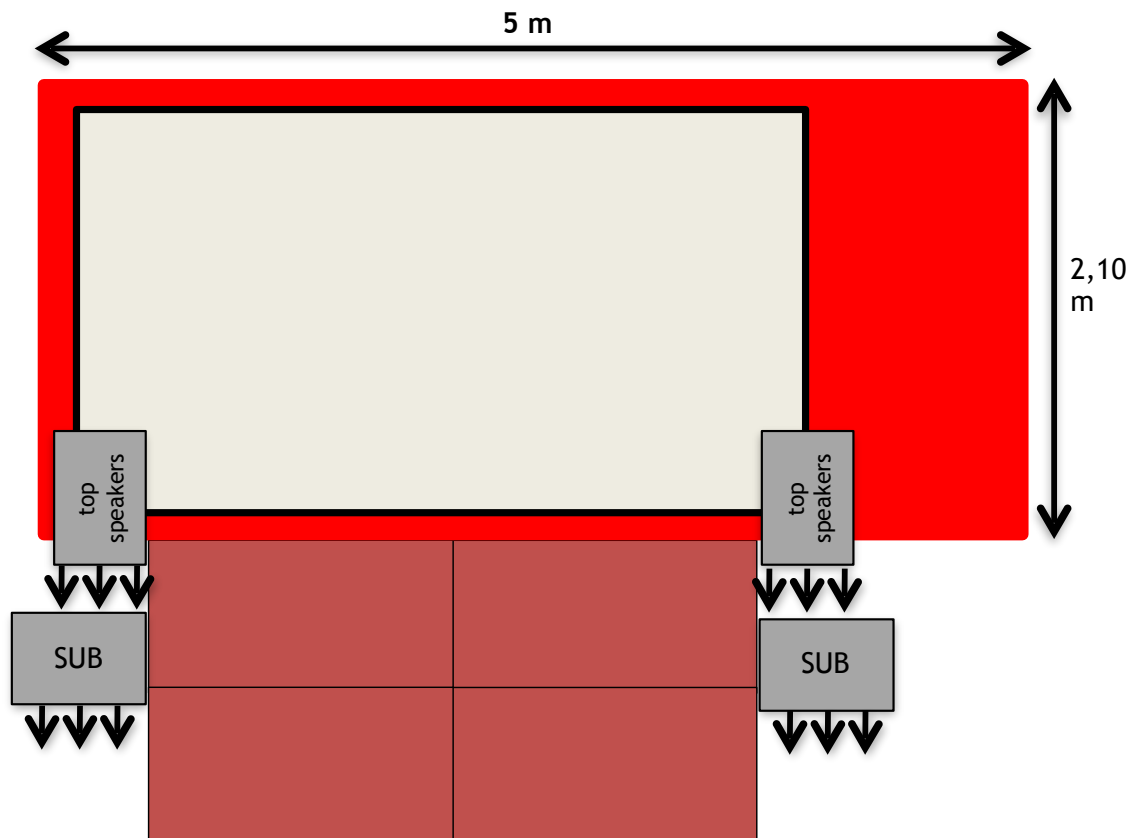

### STAGE ELEMENTS:

6x „Mott Optimus“ 140 x 70 cm - 40 cm high

Various stage configurations possible:

- 280 cm x 210 cm (picture)
- 420 x 140 cm

**PA, LIGHTS AND FOG INCLUDED**